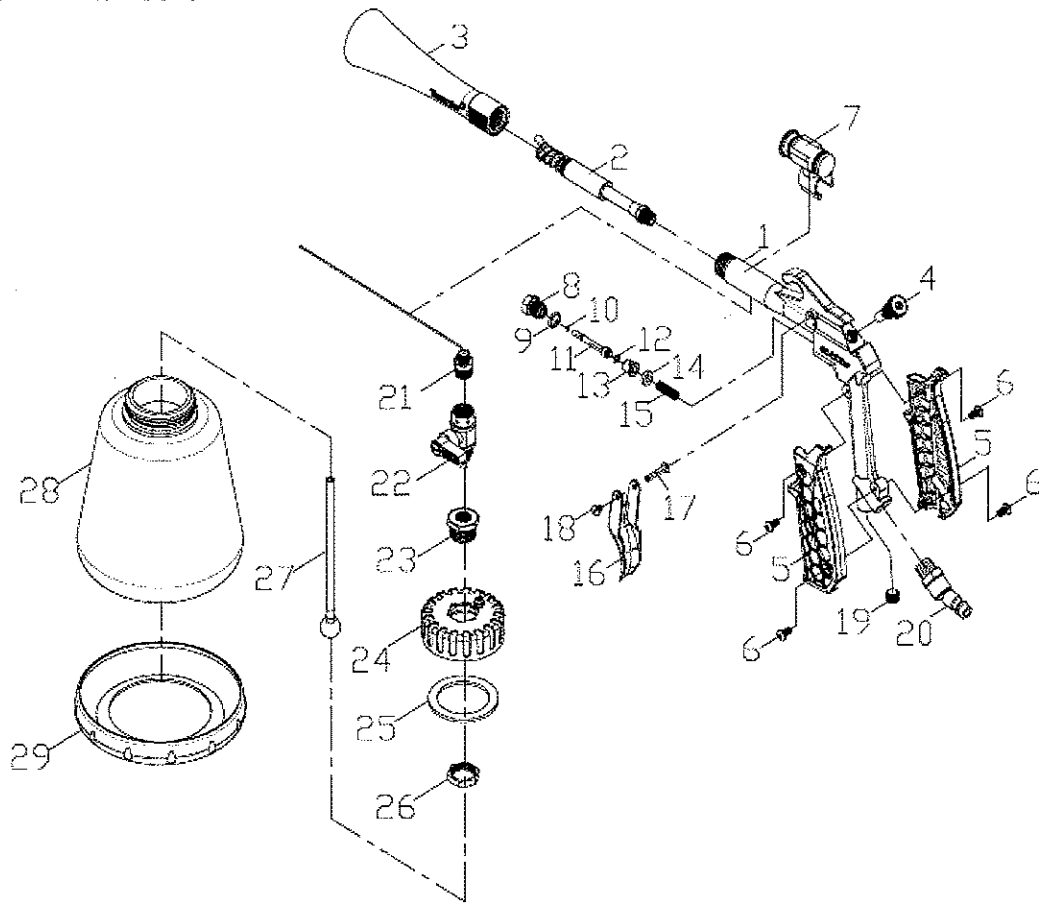

Z-030 MAX

Ref. No.	Part No.	Description	Q'ty Tool	Ref. No.	Part No.	Description	Q'ty Tool
1	SPZ030001	Housing	1	15	SPZ010015	Spring	1
2	SPZ030AK	Spring Rotate Set	1	16	SPZ030004	Trigger	1
3	SPZ020008B	Nozzle (Matt Finish)	1	17	SPZ010007A	Pin	1
4	SPZ030002	Air Regulator Ass'y	1	18	SPZ010008A	Screw	1
5	SPZ030003-Black	Side Cap Ass'y (Black)	1	19	SPZ020S005	Screw	1
	SPZ030003-Red	Side Cap Ass'y (Red)		20	SPZ030005	Swivel Air Inlet	1
	SPZ030003-Blue	Side Cap Ass'y (Blue)		21	SPZ020009A	Inner Tube Ass'y	1
6	SPZ020S004	Screw	4	22	SPZ010017	Air Reverse Switch Ass'y	1
7	WZ-09-2	LED Light Ass'y	1	23	SPZ010018	Screw	1
8	SPZ010011	Screw	1	24	SPZ010019C	Cap (with hole) and Valve	1
9	SPZ010028	O-Ring (9x2)	1		SPZ010019A	Cap (Closed)	1
10	SPZ010031	O-Ring (2x1)	1	25	SPZ020014A	Gasket (O-Ring) f. valve type	1
11	SPZ010014	Valve Stem	1	26	SPZ010021	Nut	1
12	SPZ010027	O-Ring (3.5x1.5)	1	27	SPZ010022	Tube Ass'y	1
13	SPZ010012	Bushing	1	28	SPZ030006	Cup (with groove)	1
14	SPZ010013	Gasket	1	29	SPZ030007	Cup Cover	1